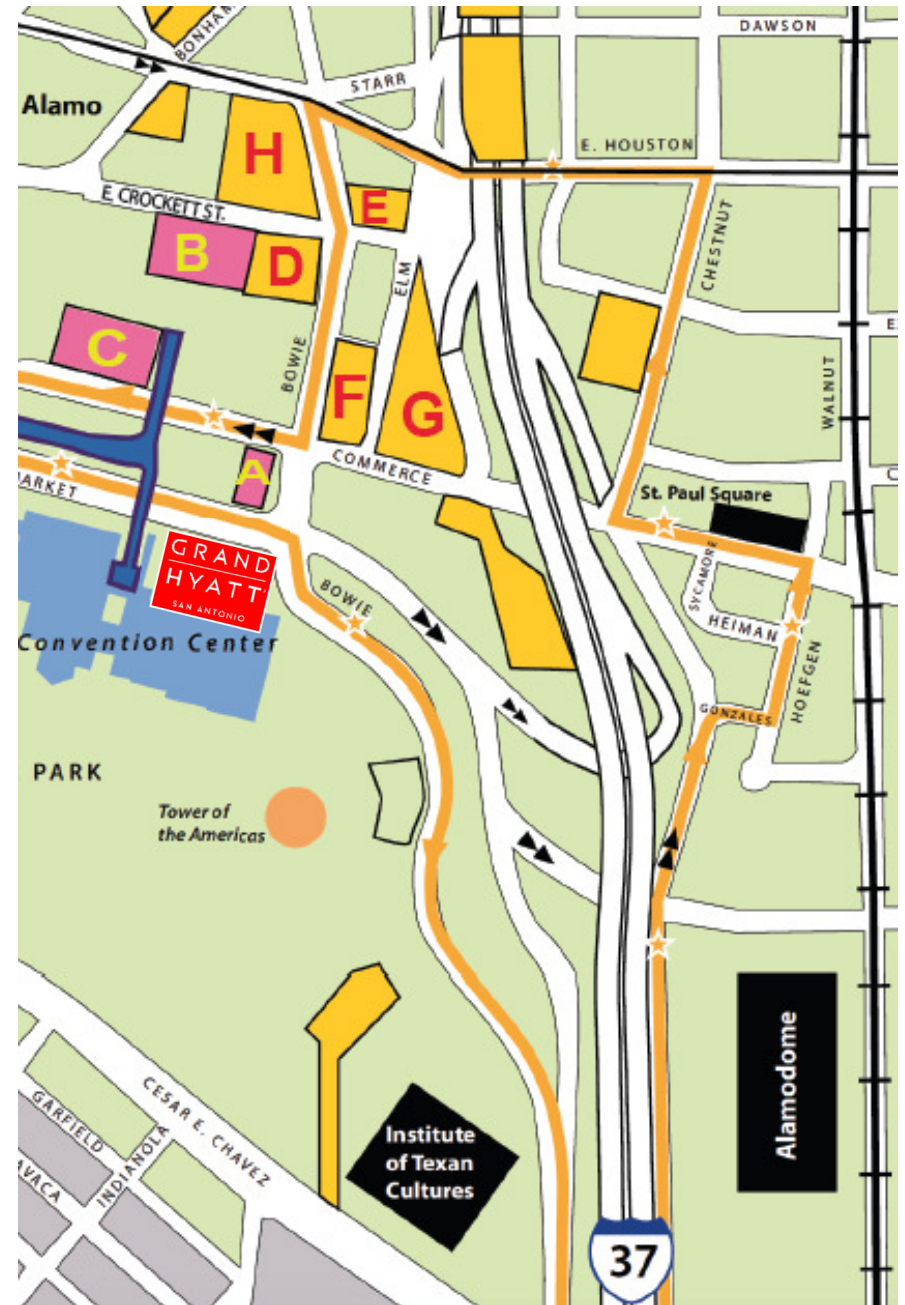

GRAND | HYATT®

SAN ANTONIO

Additional Parking Options

Convention Center Garage

850 East Commerce St.

Location on Map: **A**

Directly Across from Grand Hyatt. Entrance on Left.

Rivercenter Mall - Crockett St. Garage

300 East Crockett St.

Location on Map: **B**

On Bowie, Turn Left onto Crockett. Entrance on Left.

Rivercenter Mall - Commerce St. Garage

835 East Commerce St.

Location on Map: **C**

On Bowie, Turn Left to Commerce. Entrance on Right.

Marriott Rivercenter Hotel

101 Bowie St.

Location on Map: **D**

On Corner of Bowie and Commerce. Entrance on Left.

ACE Crockett Surface Lot

302 East Crockett St.

Location on Map: **E**

On Bowie, Turn Right to Houston. Turn Right to Elm. Entrance on Left.

Denny's Parking Lot

903 East Commerce St.

Location on Map: **F**

On Bowie. Entrance on Right.

La Quinta Inn and Suites Hotel

303 Blum St.

Location on Map: **G**

On Bowie, Turn Right to Blum. Entrance on Right.

Flat Surface Lot

812 East Houston St.

Location on Map: **H**

On Bowie, Turn Left to Crockett. Entrance on Right.

For additional questions regarding downtown parking options, please call the City of San Antonio Parking Division at (210) 207-8266 or visit <https://www.sanantonio.gov/CCDO/parking>.